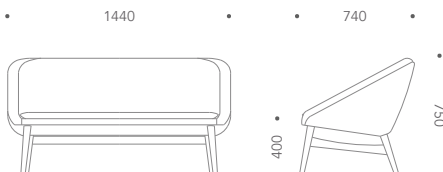

Dimensions Size: W1440 x D740 x H750 mm
 Seat height : 400 mm

Oak Frames

Natural

Black Paint

Walnut Stain

Kvadrat Fabrics

K1
Atlas
Field 2

K2
Remix 3

Upholstery

COM fabric (5.2 meters, width 1.4 meters)

Seat: 1.4 meters, Frame: 3.8 meters

COM leather (minimum of 82 square feet in one color)

Seat: 30 square feet, Frame: 80 square feet

Sushi III Sofa

SKU:MAMORM-402-UA393

Dimensions Size: W1990 x D740 x H750 mm
 Seat height : 400 mm

Oak Frames

Natural

Black Paint

Walnut Stain

Kvadrat Fabrics

K1
Atlas
Field 2

K7
Fiord 2
Harald 3