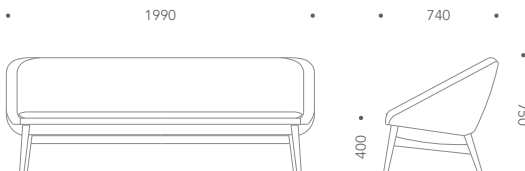

Upholstery

COM fabric (5.2 meters, width 1.4 meters)

Seat: 1.4 meters, Frame: 3.8 meters

COM leather (minimum of 82 square feet in one color)

Seat: 30 square feet, Frame: 80 square feet

Sushi III Sofa

SKU:MAMORM-402-UA393

Sushi III, a third member of this elegant family, aims to forge stories with sensations with its refined craftsmanship.

Designer Erling Torvits
Year 1950s

Category Sofa, 3-seater
Model No. UA393
Usages Sofa for meetings, lounges, dining and private use.

Dimensions Size: W1990 x D740 x H750 mm
 Seat height : 400 mm

Oak Frames

Natural

Black Paint

Walnut Stain

Kvadrat Fabrics

K1
Atlas
Field 2

K7
Fiord 2
Harald 3